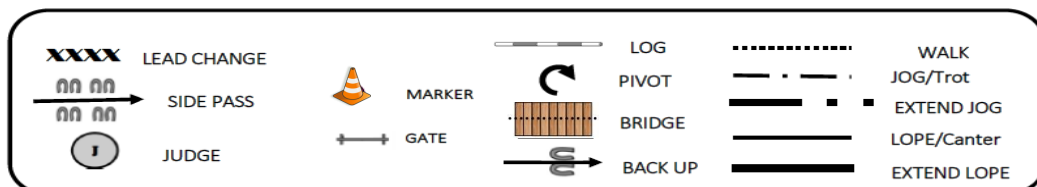

Justine V-Morlet

PERTH REGIONAL APPALOOSA SPRING A SHOW

Show date: Sunday 15 September 2019

VENUE: State Equestrian Centre Brigadoon WA

TRAIL

Junior Yth / Novice Yth / Novice Amateur

Judge: Justine VALLETTE-MORLET