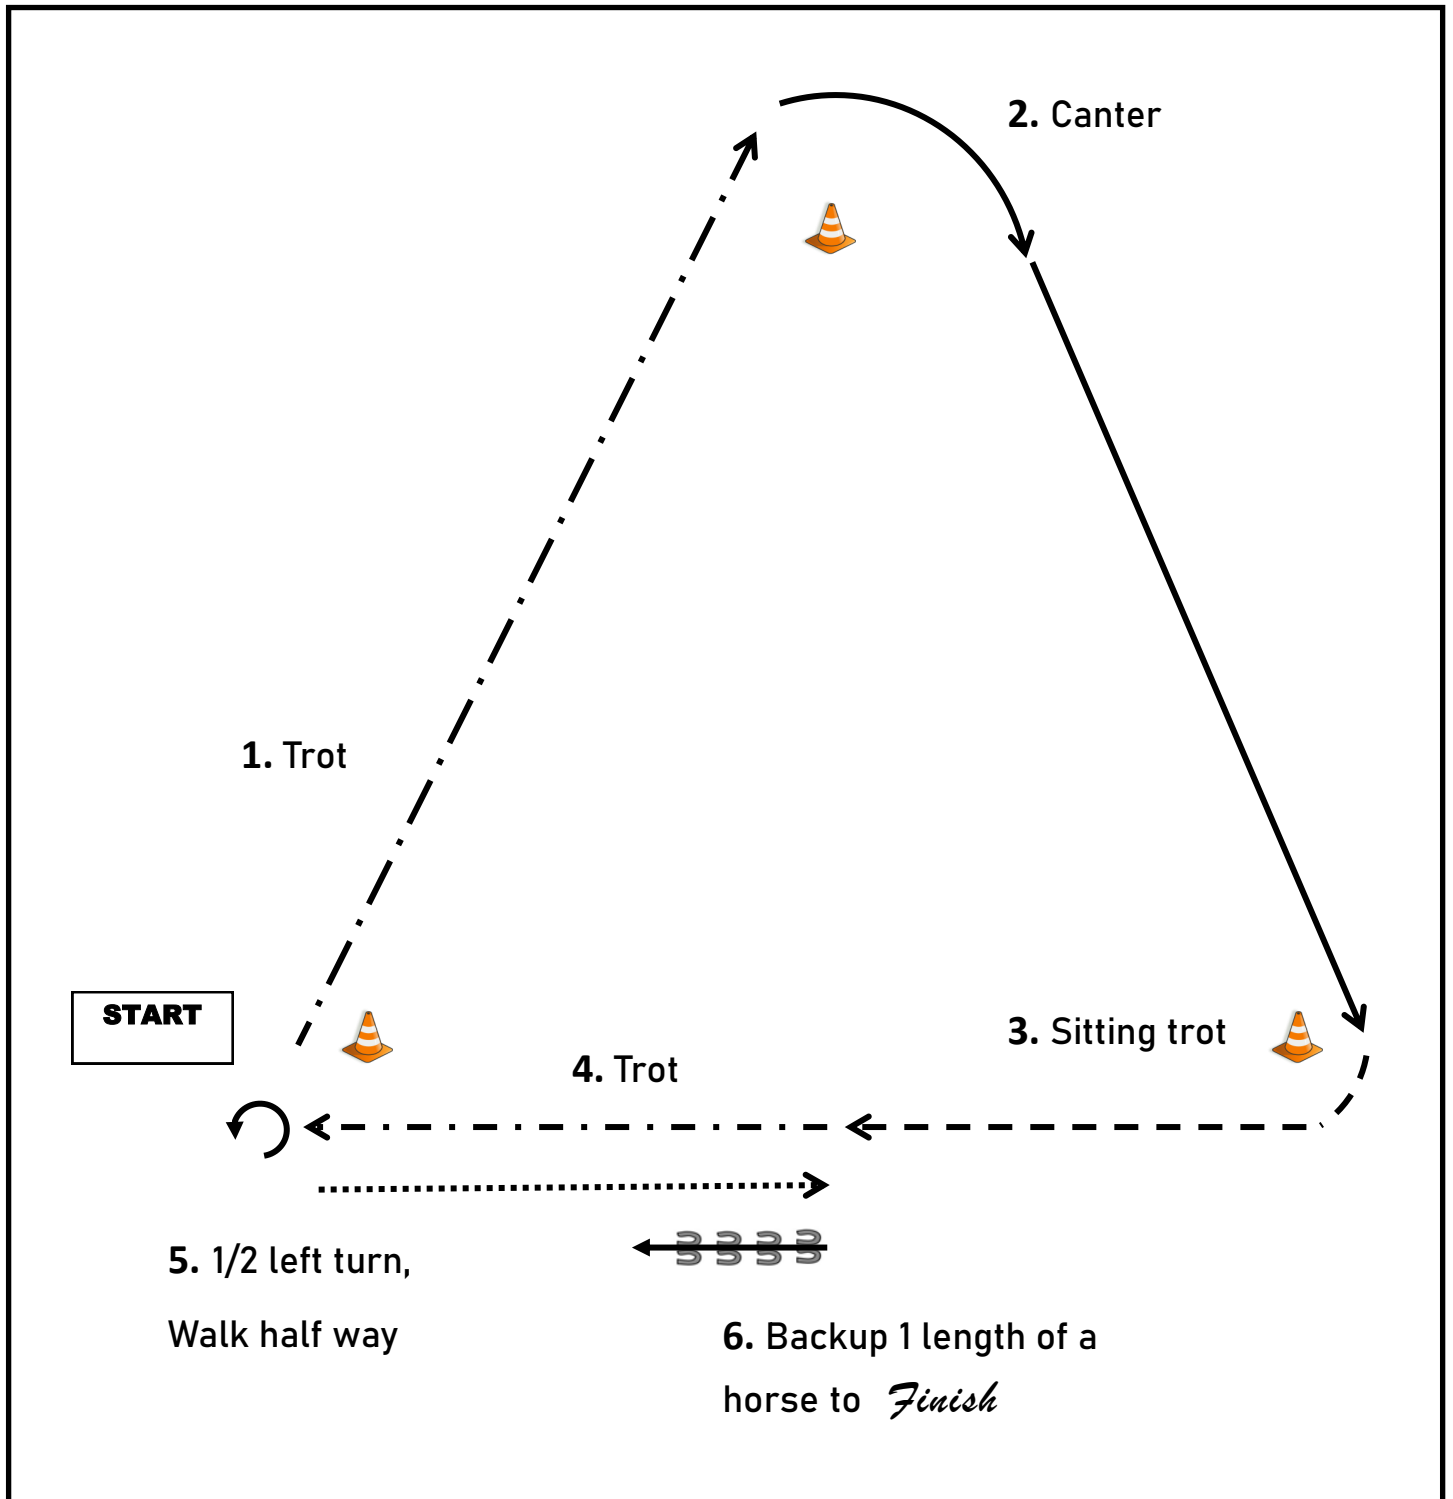

Justine V-Morlet

PERTH REGIONAL APPALOOSA SPRING A SHOW

Show date: Saturday 14 September 2019 **VENUE:** State Equestrian Centre Brigadoon W.A.

HUNT SEAT EQUITATION Novice Youth / Novice Amateur

Judge: Justine VALLETTE-MORLET