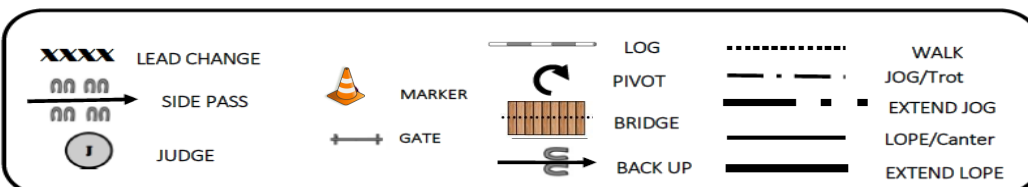

PERTH REGIONAL APPALOOSA SPRING A SHOW

Show date: Sunday 15 September 2019

VENUE: State Equestrian Centre Brigadoon WA

HORSEMANSHIP RWD Walk & Jog

Judge: Justine VALLETTE-MORLET

*Patterns designed
and provided by
judge*