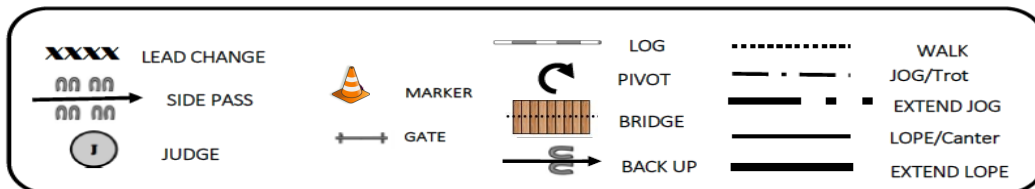

Justine V-Morlet

PERTH REGIONAL APPALOOSA SPRING A SHOW

Show date: Saturday 14 September 2019

VENUE: State Equestrian Centre Brigadoon W.A.

LED TRAIL Yearling & 2yr old

Judge: Justine VALLETTE-MORLET

NOTE: The draw description of this pattern is only intended for the general depiction of the pattern. Contestants should utilise the arena space to best exhibit their horses.

Patterns designed and provided by judge

Justine V-Morlet

PERTH REGIONAL APPALOOSA SPRING A SHOW

Show date: Saturday 14 September 2019

VENUE: State Equestrian Centre Brigadoon W.A.

HUNT SEAT EQUITATION RWD Walk and Jog