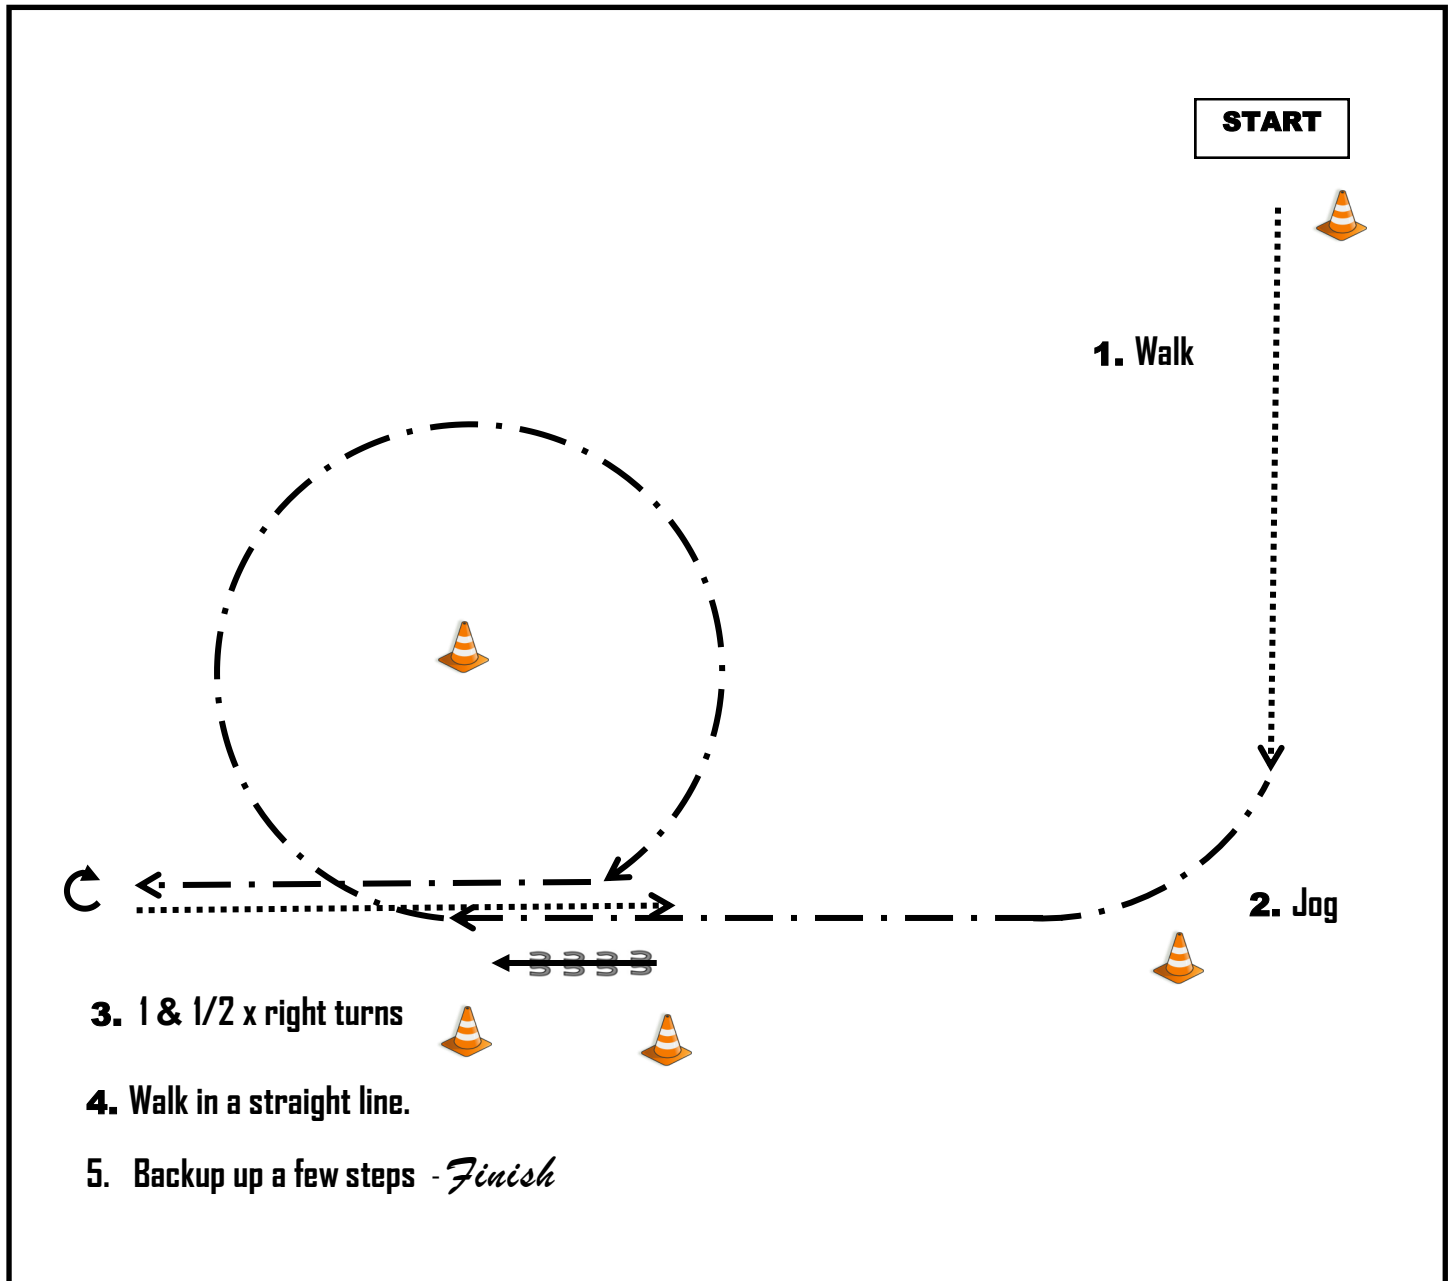

PERTH REGIONAL APPALOOSA SPRING A SHOW

Show date: Sunday 15 September 2019   **VENUE:** State Equestrian Centre Brigadoon W.A.

HORSEMANSHIP Open Walk and Jog / Open Bare back (Walk & Jog)

Judge: Justine VALLETTE-MORLET

*Patterns designed
and provided by
judge*

NOTE: The draw description of this pattern is only intended for the general depiction of the pattern. Contestants should utilise the arena space to best exhibit their horses.

Justine V-Morlet