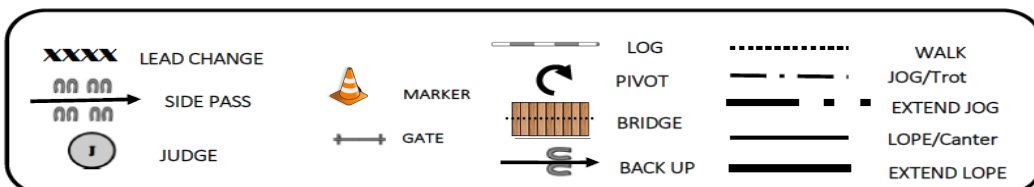

PERTH REGIONAL APPALOOSA SPRING A SHOW

Show date: Sunday 15 September 2019

VENUE: State Equestrian Centre Brigadoon W.A.

TRAIL RWD Walk Jog

Judge: Justine VALLETTE-MORLET

Patterns designed and provided by judge

NOTE: The draw description of this pattern is only intended for the general depiction of the pattern. Contestants should utilise the arena space to best exhibit their horses.

Justine V-Morlet