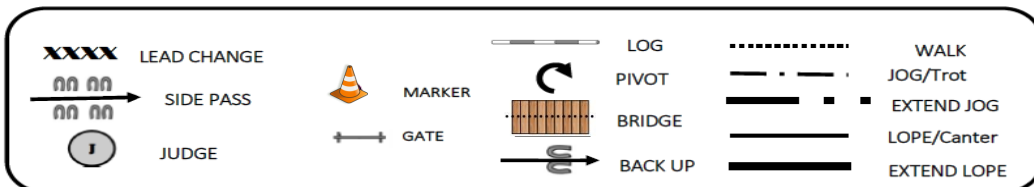

PERTH REGIONAL APPALOOSA SPRING A SHOW

Show date: Saturday 14 September 2019 **VENUE:** State Equestrian Centre Brigadoon W.A.

SHOWMANSHIP Improver / Novice Youth / Novice Amateur

Judge: Justine VALLETTE-MORLET