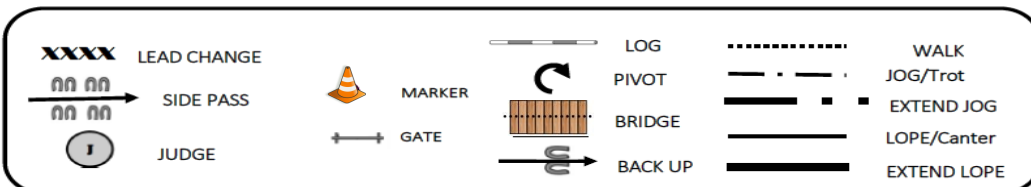

PERTH REGIONAL APPALOOSA SPRING A SHOW

Show date: Sunday 15 September 2019

VENUE: State Equestrian Centre Brigadoon WA

HORSEMANSHIP Senior Youth / Amateur / Master **Judge:** Justine VALLETTE-MORLET

*Patterns designed
and provided by
judge*

NOTE: The draw description of this pattern is only intended for the general depiction of the pattern. Contestants should utilise the arena space to best exhibit their horses.

Justine V-Morlet