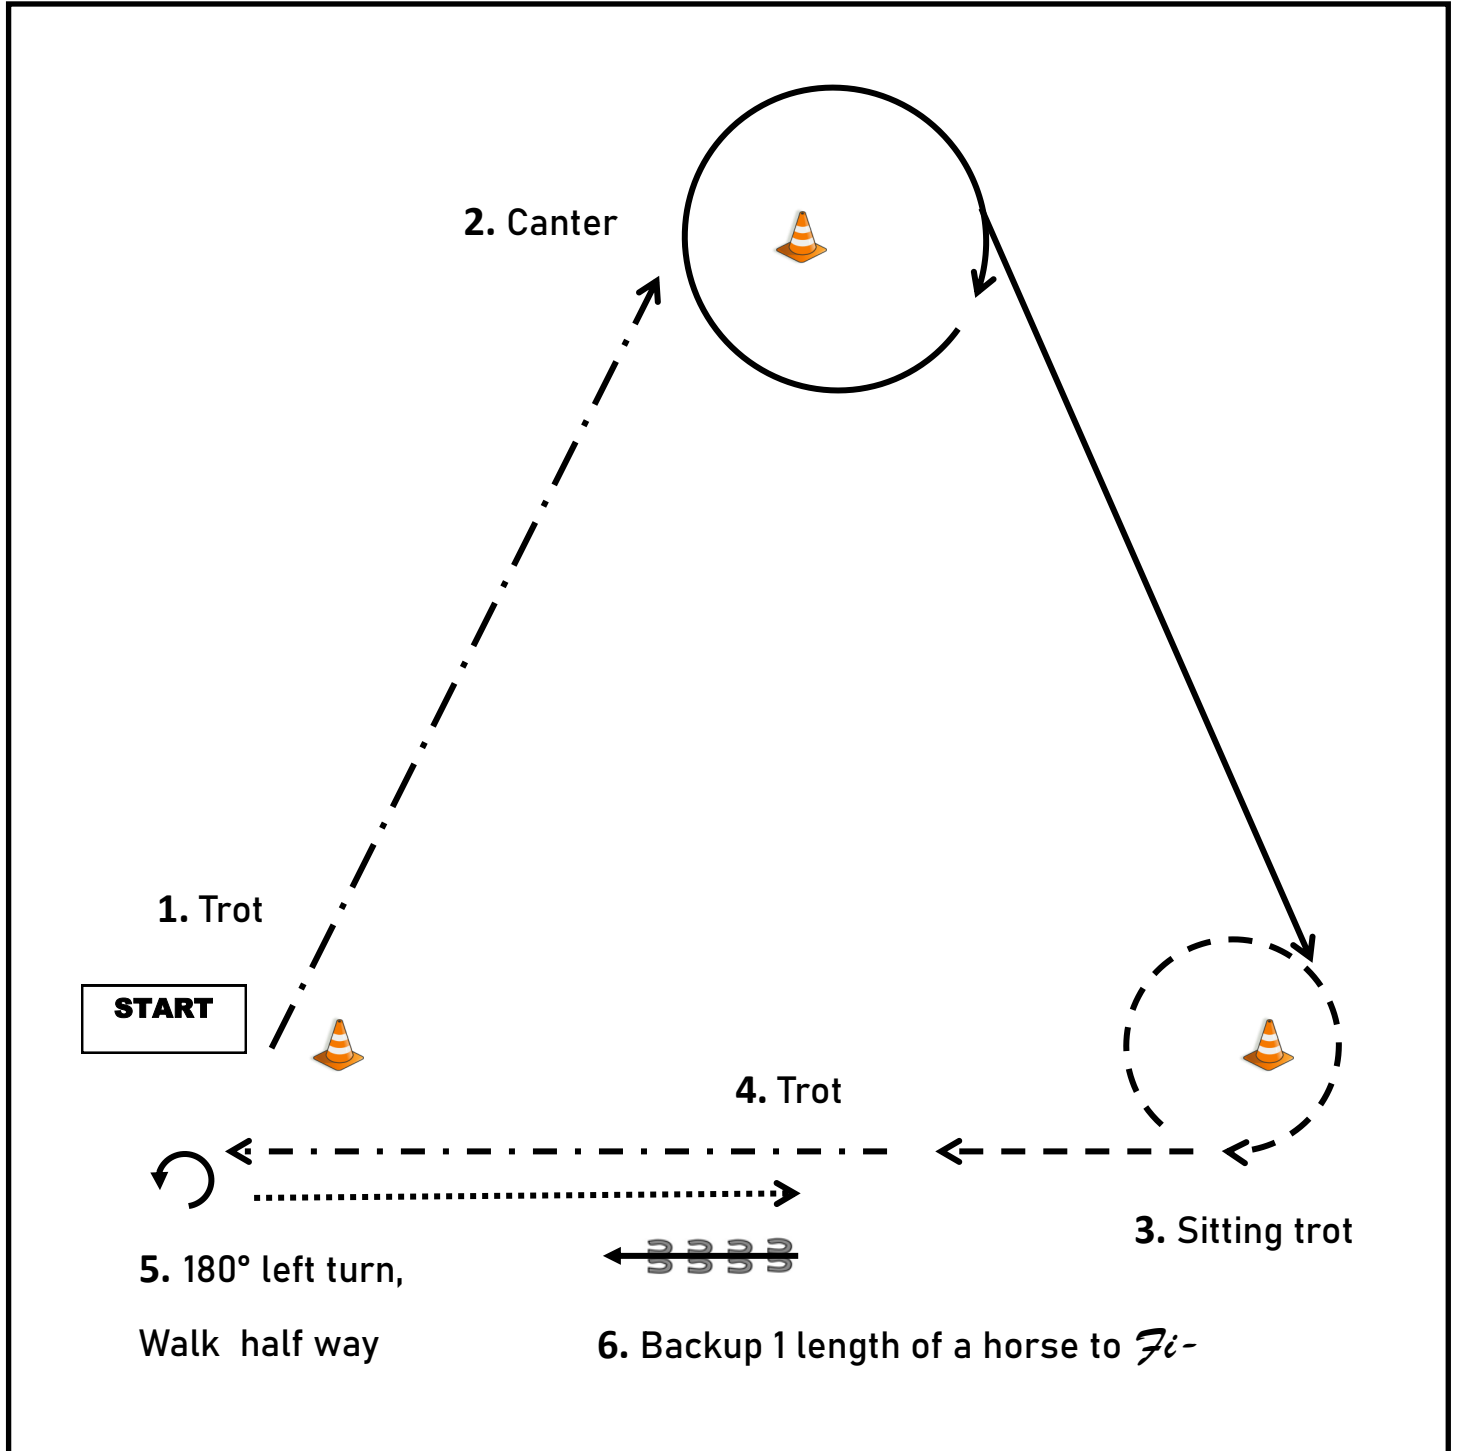

XXXX	LEAD CHANGE		MARKER		LOG		WALK
	SIDE PASS		GATE		PIVOT		JOG/Trot
	JUDGE		BRIDGE		BACK UP		EXTEND JOG
							LOPE/Canter
							EXTEND LOPE

*Patterns designed
and provided by
judge*

NOTE: The draw description of this pattern is only intended for the general depiction of the pattern. Contestants should utilise the arena space to best exhibit their horses.