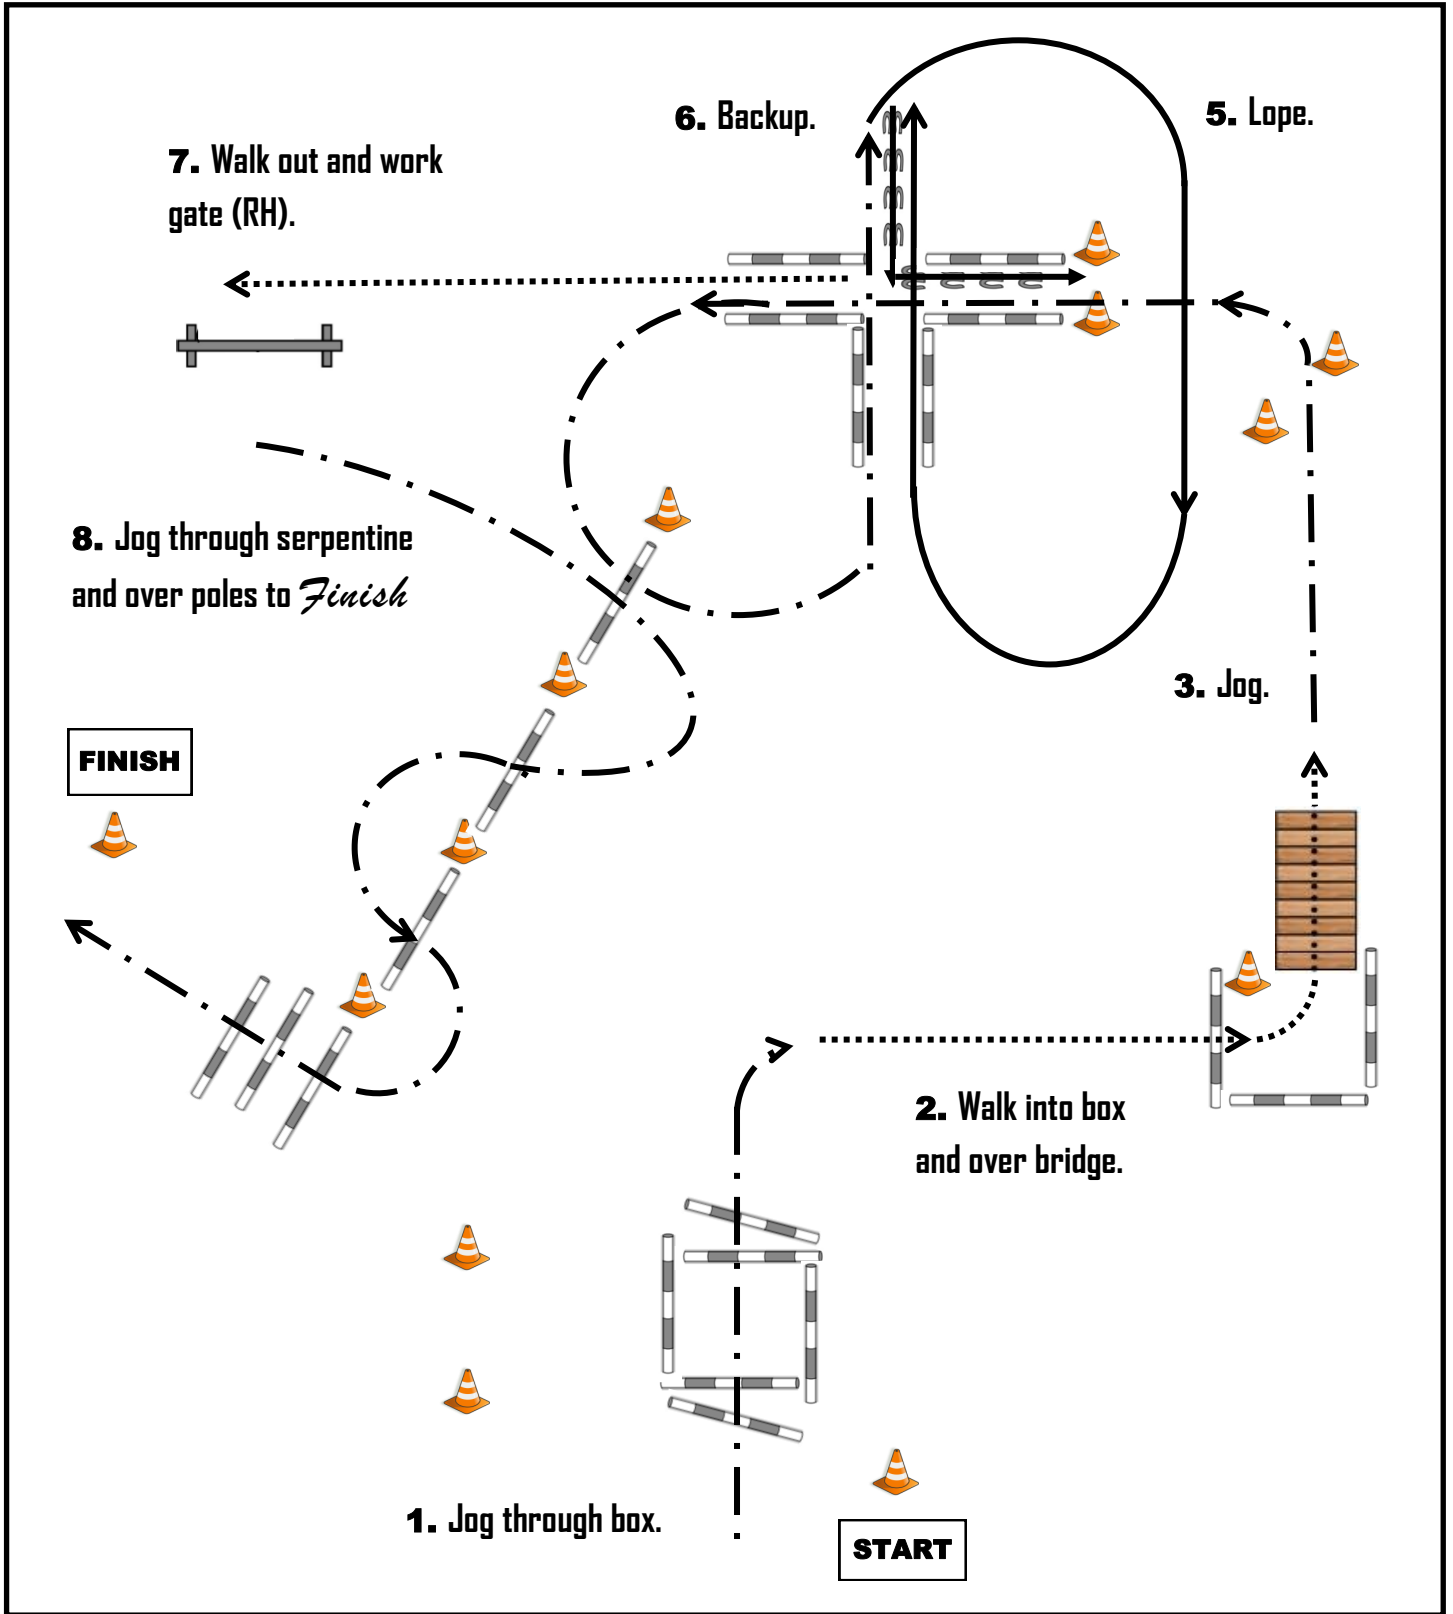

XXXX	LEAD CHANGE		MARKER		LOG	WALK
	SIDE PASS		GATE		PIVOT	---	JOG/Trot
	JUDGE		BRIDGE		BACK UP	---	EXTEND JOG
						---	LOPE/Canter
						---	EXTEND LOPE

Patterns designed and provided by judge

NOTE: The draw description of this pattern is only intended for the general depiction of the pattern. Contestants should utilise the arena space to best exhibit their horses.