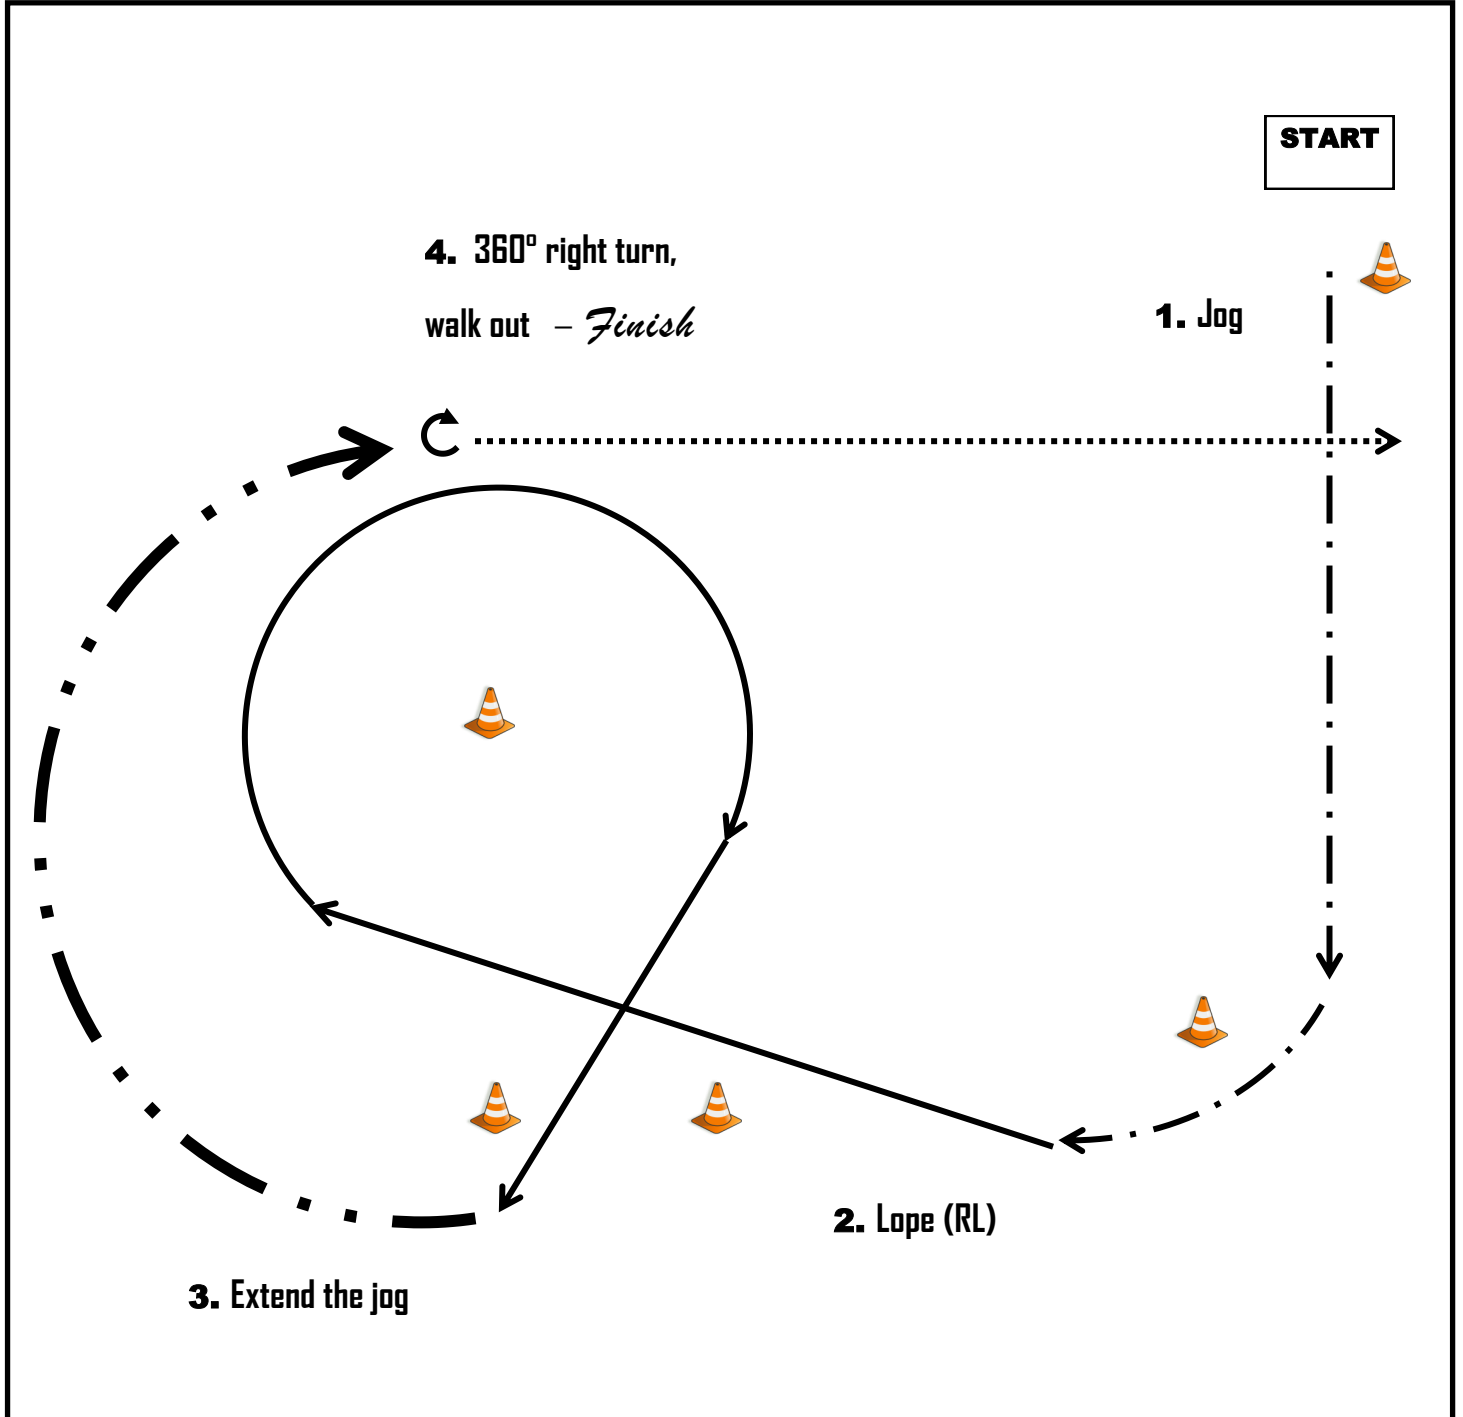

PERTH REGIONAL APPALOOSA SPRING A SHOW

Show date: Sunday 15 September 2019

VENUE: State Equestrian Centre Brigadoon WA

HORSEMANSHIP Senior Youth / Amateur / Master **Judge:** Justine VALLETTE-MORLET

*Patterns designed
and provided by
judge*

NOTE: The draw description of this pattern is only intended for the general depiction of the pattern. Contestants should utilise the arena space to best exhibit their horses.

Justine V-Morlet