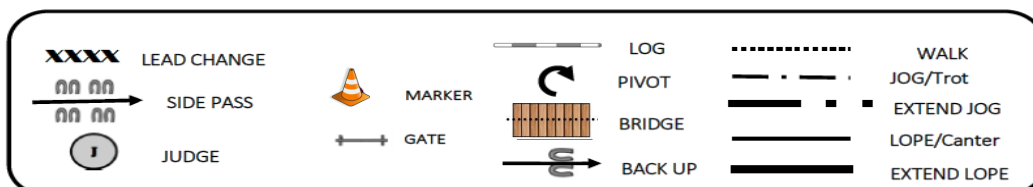

PERTH REGIONAL APPALOOSA SPRING A SHOW

Show date: Sunday 15 September 2019   **VENUE:** State Equestrian Centre Brigadoon WA
HORSEMANSHIP Novice Youth / Novice Amateur / Junior Youth

Judge: Justine VALLETTE-MORLET

*Patterns designed
and provided by
judge*

NOTE: The draw description of this pattern is only intended for the general depiction of the pattern. Contestants should utilise the arena space to best exhibit their horses.

Justine V-Morlet