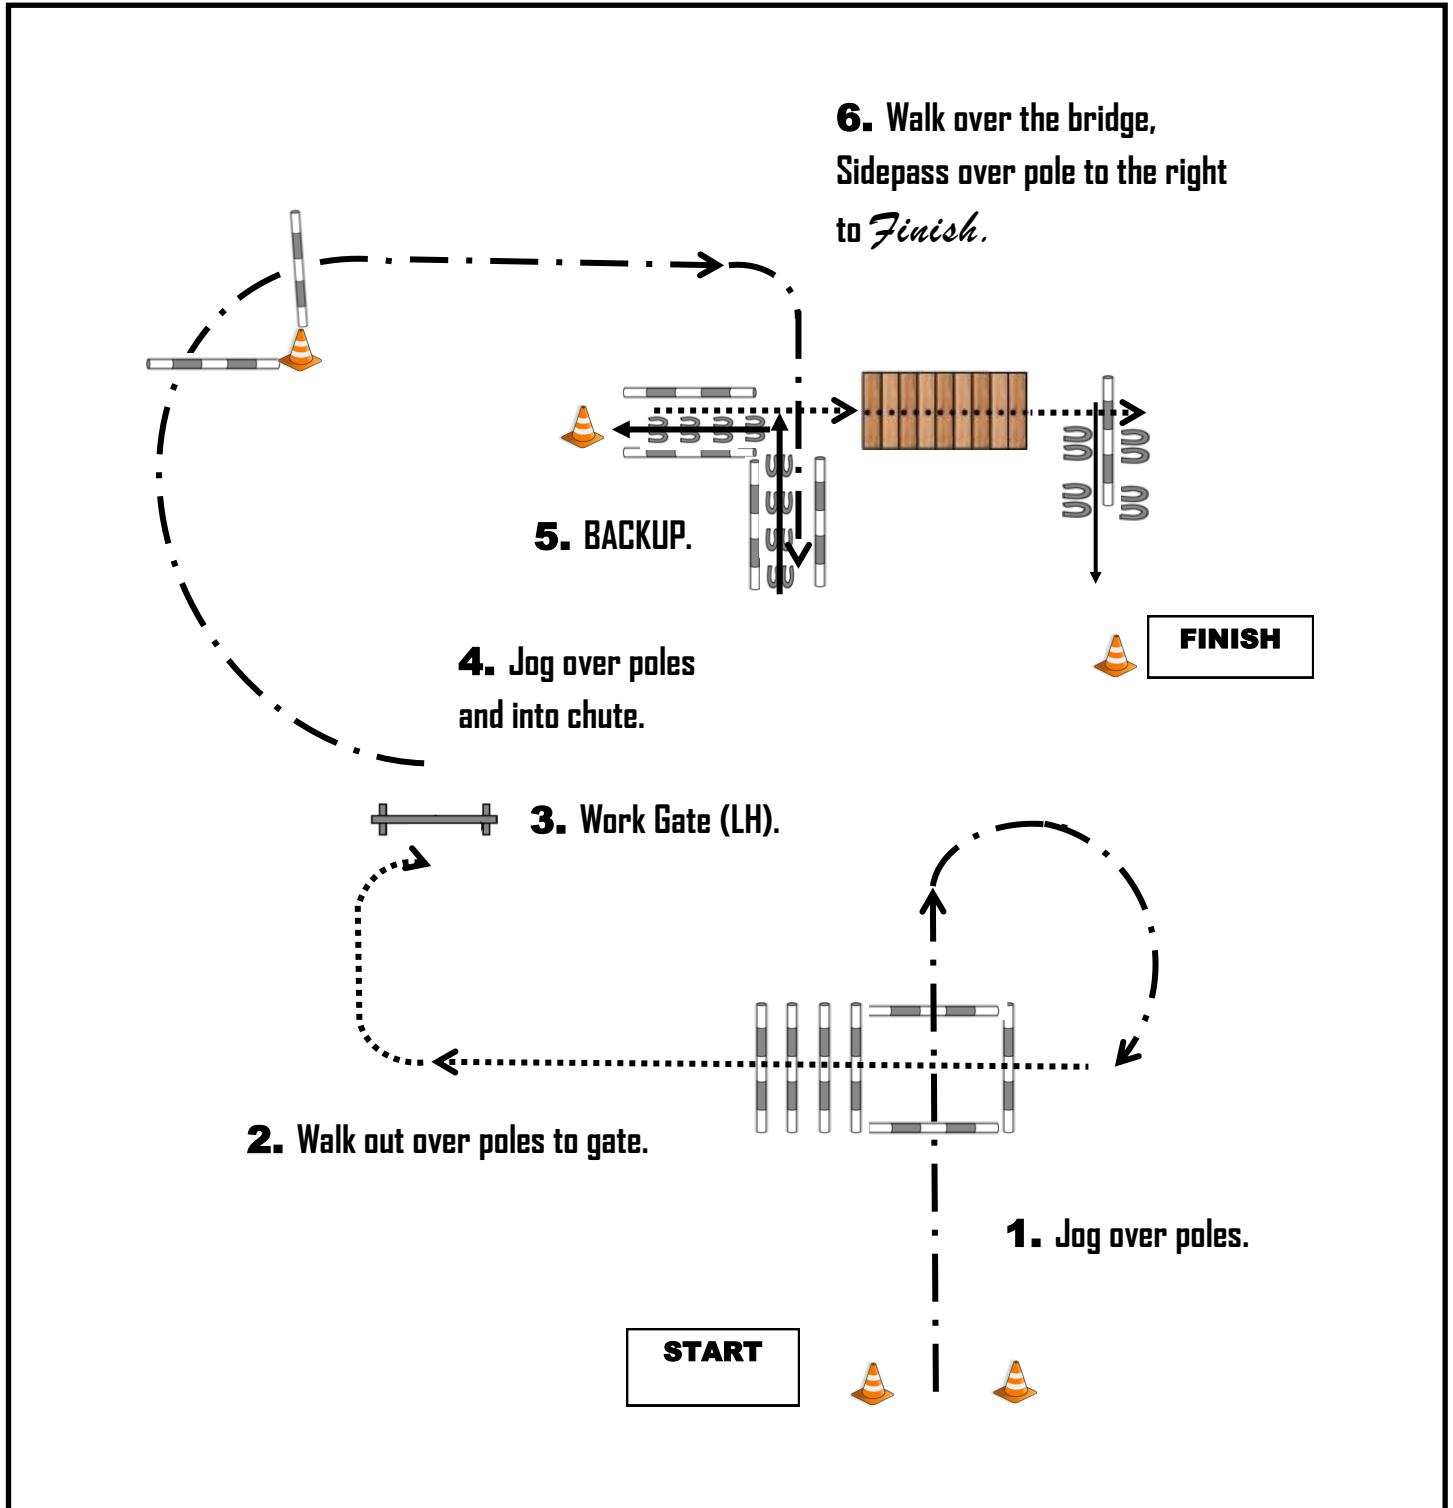

Justine V-Morlet

PERTH REGIONAL APPALOOSA SPRING A SHOW

Show date: Saturday 14 September 2019

VENUE: State Equestrian Centre Brigadoon W.A.

LED TRAIL Yearling & 2yr old

Judge: Justine VALLETTE-MORLET

NOTE: The draw description of this pattern is only intended for the general depiction of the pattern. Contestants should utilise the arena space to best exhibit their horses.