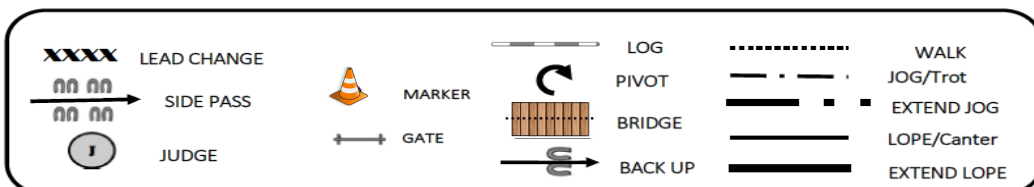

Justine V-Morlet

PERTH REGIONAL APPALOOSA SPRING A SHOW

Show date: Sunday 15 September 2019

VENUE: State Equestrian Centre Brigadoon W.A.

TRAIL OPEN WalkJog / Green Horse WalkJog

Judge: Justine VALLETTE-MORLET