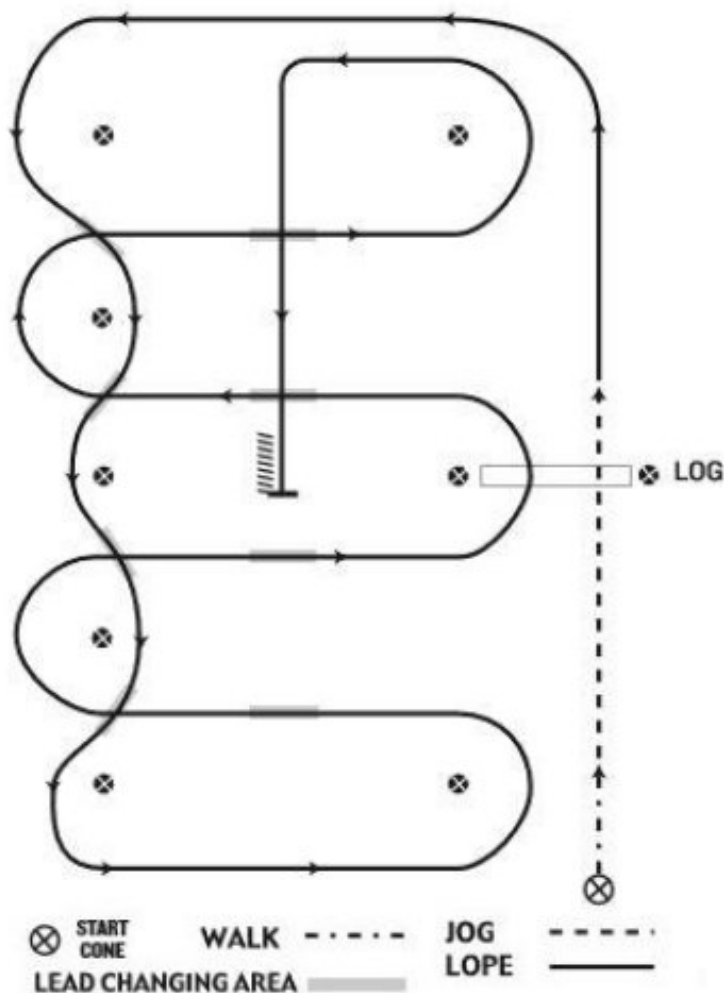

NOTE: The draw description of this pattern is only intended for the general depiction of the pattern. Contestants should utilise the arena space to best exhibit their horses.

PERTH REGIONAL APPALOOSA SPRING A SHOW

Show date: Sunday 14 September 2019

VENUE: State Equestrian Centre Brigadoon WA

WESTERN RIDING For All

Judge: Justine VALLETTE-MORLET

WESTERN RIDING PATTERN 1

1. Walk at least 4.5m from start cone to first marker.
Start jogging at first marker and over log
2. Transition to left lead & lope around end
3. First line change
4. Second line change
5. Third line change
6. Fourth line change. Lope around the arena
7. First crossing change
8. Second crossing change
9. Lope over log
10. Third crossing change
11. Fourth crossing change
12. Lope up the center, Stop & Back.