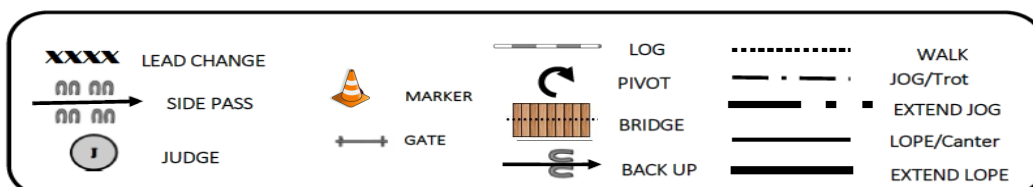

PERTH REGIONAL APPALOOSA SPRING A SHOW

Show date: Sunday 15 September 2019   **VENUE:** State Equestrian Centre Brigadoon W.A.

HORSEMANSHIP Open Walk and Jog / Open Bare back (Walk & Jog)

Judge: Justine VALLETTE-MORLET

*Patterns designed
and provided by
judge*

NOTE: The draw description of this pattern is only intended for the general depiction of the pattern. Contestants should utilise the arena space to best exhibit their horses.

Justine V-Morlet