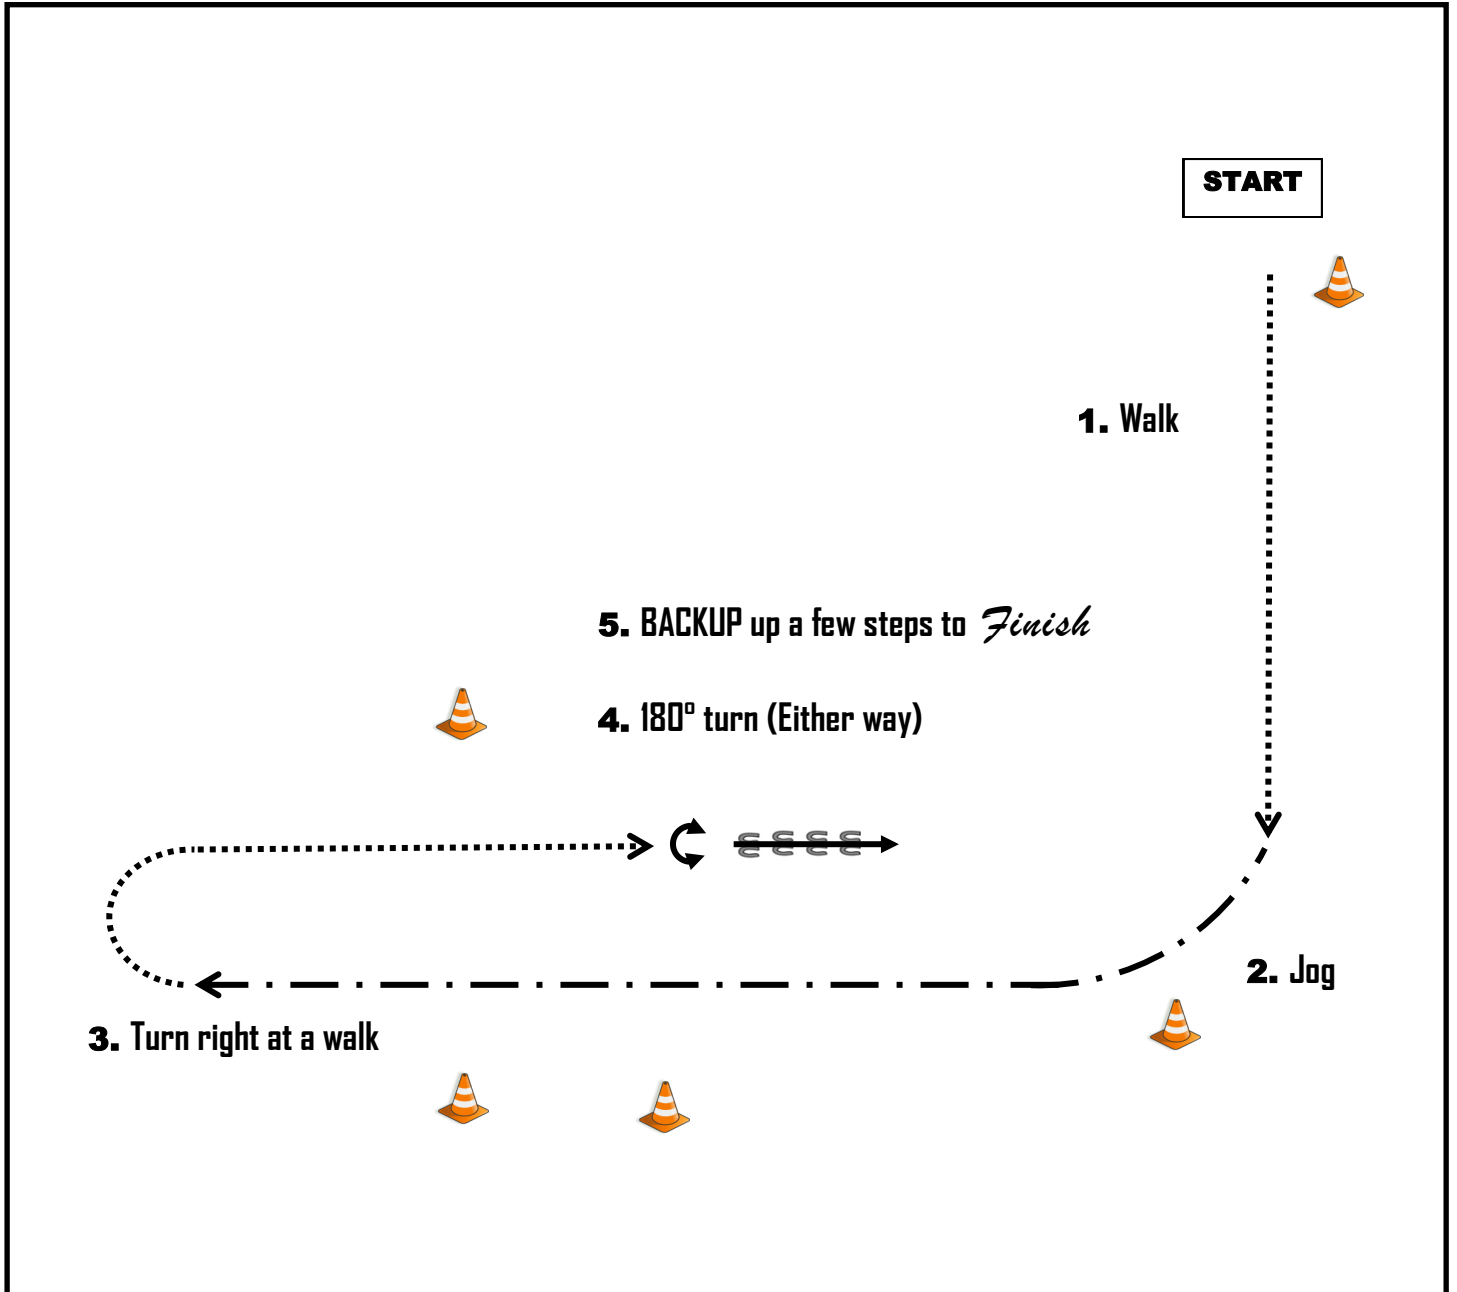

PERTH REGIONAL APPALOOSA SPRING A SHOW

Show date: Sunday 15 September 2019

VENUE: State Equestrian Centre Brigadoon WA

HORSEMANSHIP RWD Walk & Jog

Judge: Justine VALLETTE-MORLET

*Patterns designed
and provided by
judge*

NOTE: The draw description of this pattern is only intended for the general depiction of the pattern. Contestants should utilise the arena space to best exhibit their horses.

Justine V-Morlet