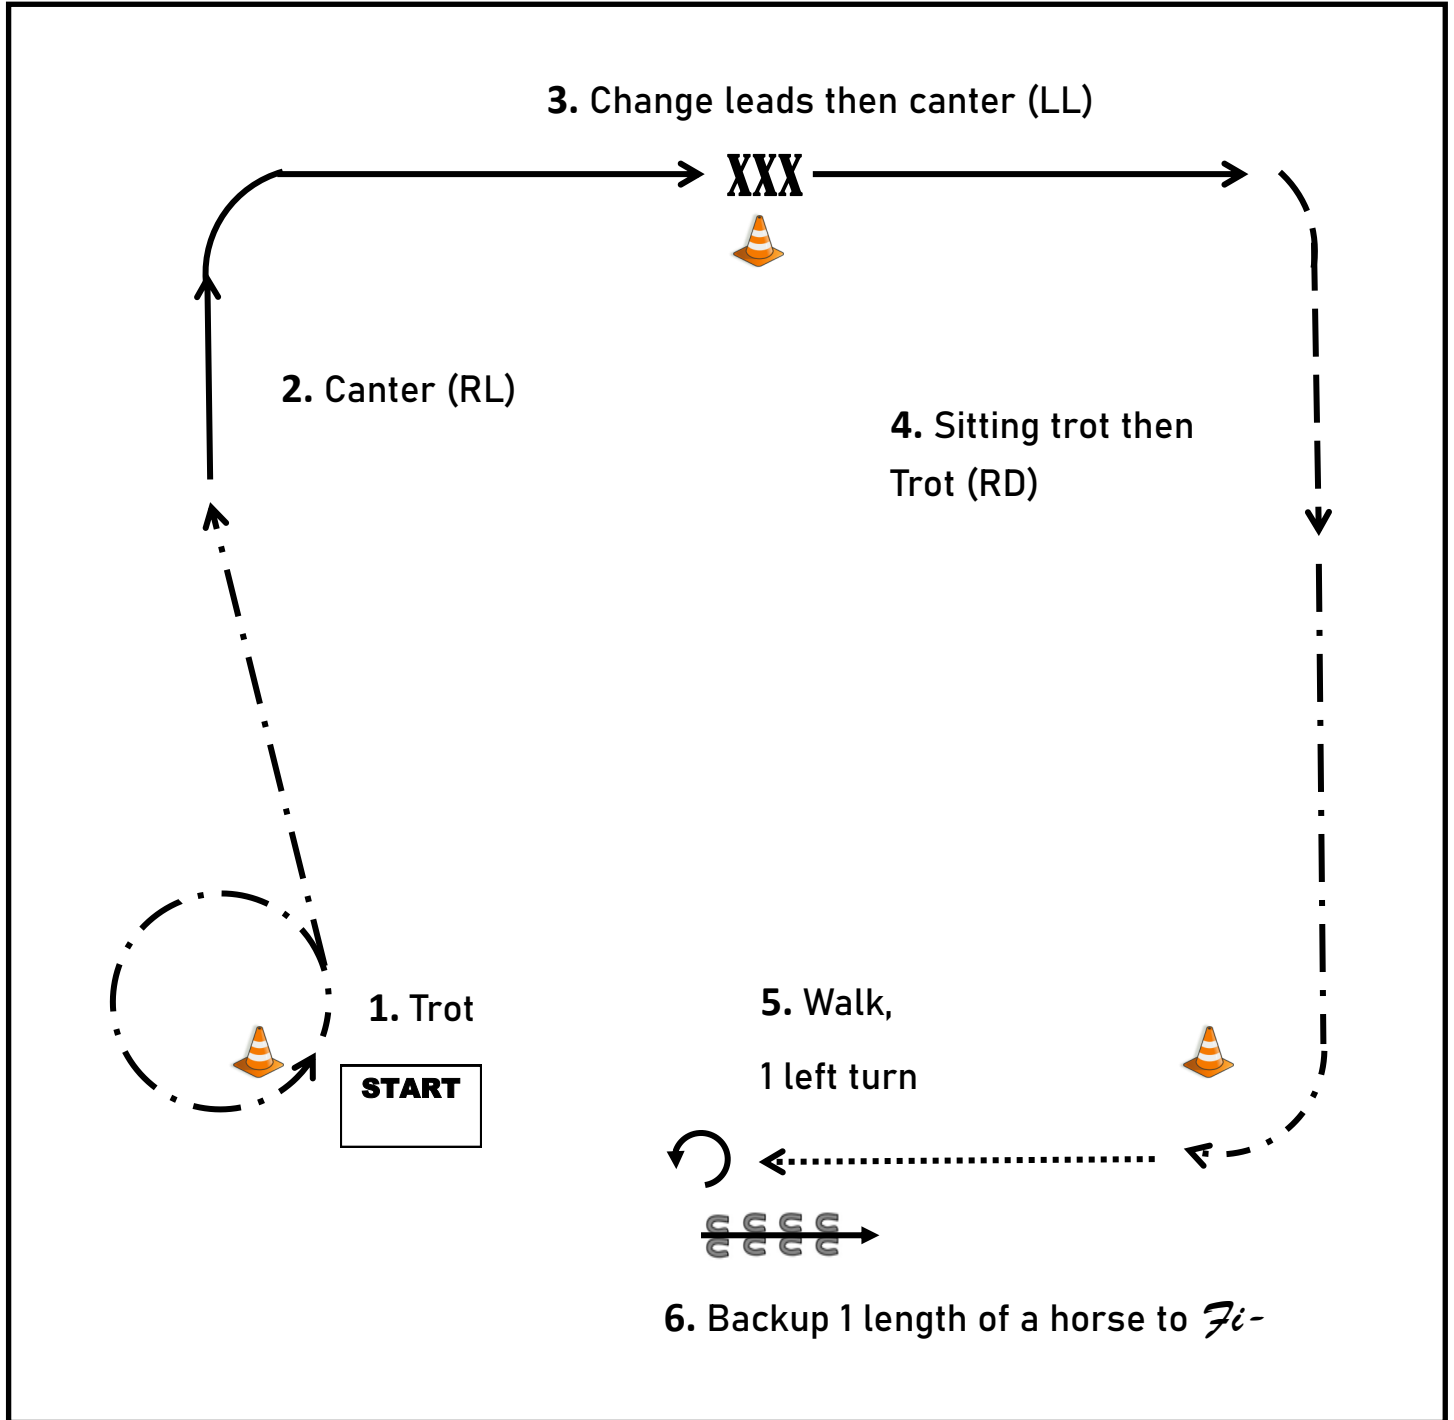

PERTH REGIONAL APPALOOSA SPRING A SHOW

Show date: Saturday 14 September 2019 **VENUE:** State Equestrian Centre Brigadoon W.A.

HUNT SEAT EQUITATION Amateur / Masters

Judge: Justine VALLETTE-MORLET

XXXX	LEAD CHANGE		MARKER		LOG		WALK
	SIDE PASS		GATE		PIVOT		JOG/Trot
	JUDGE		BRIDGE		BACK UP		EXTEND JOG
							LOPE/Canter
							EXTEND LOPE

Patterns designed and provided by judge

NOTE: The draw description of this pattern is only intended for the general depiction of the pattern. Contestants should utilise the arena space to best exhibit their horses.

Justine V-Morlet