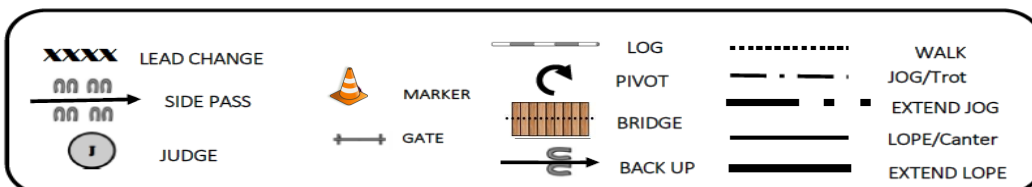

Justine V-Morlet

PERTH REGIONAL APPALOOSA SPRING A SHOW

Show date: Saturday 14 September 2019 **VENUE:** State Equestrian Centre Brigadoon W.A.

HUNT SEAT EQUITATION Novice Youth / Novice Amateur

Judge: Justine VALLETTE-MORLET