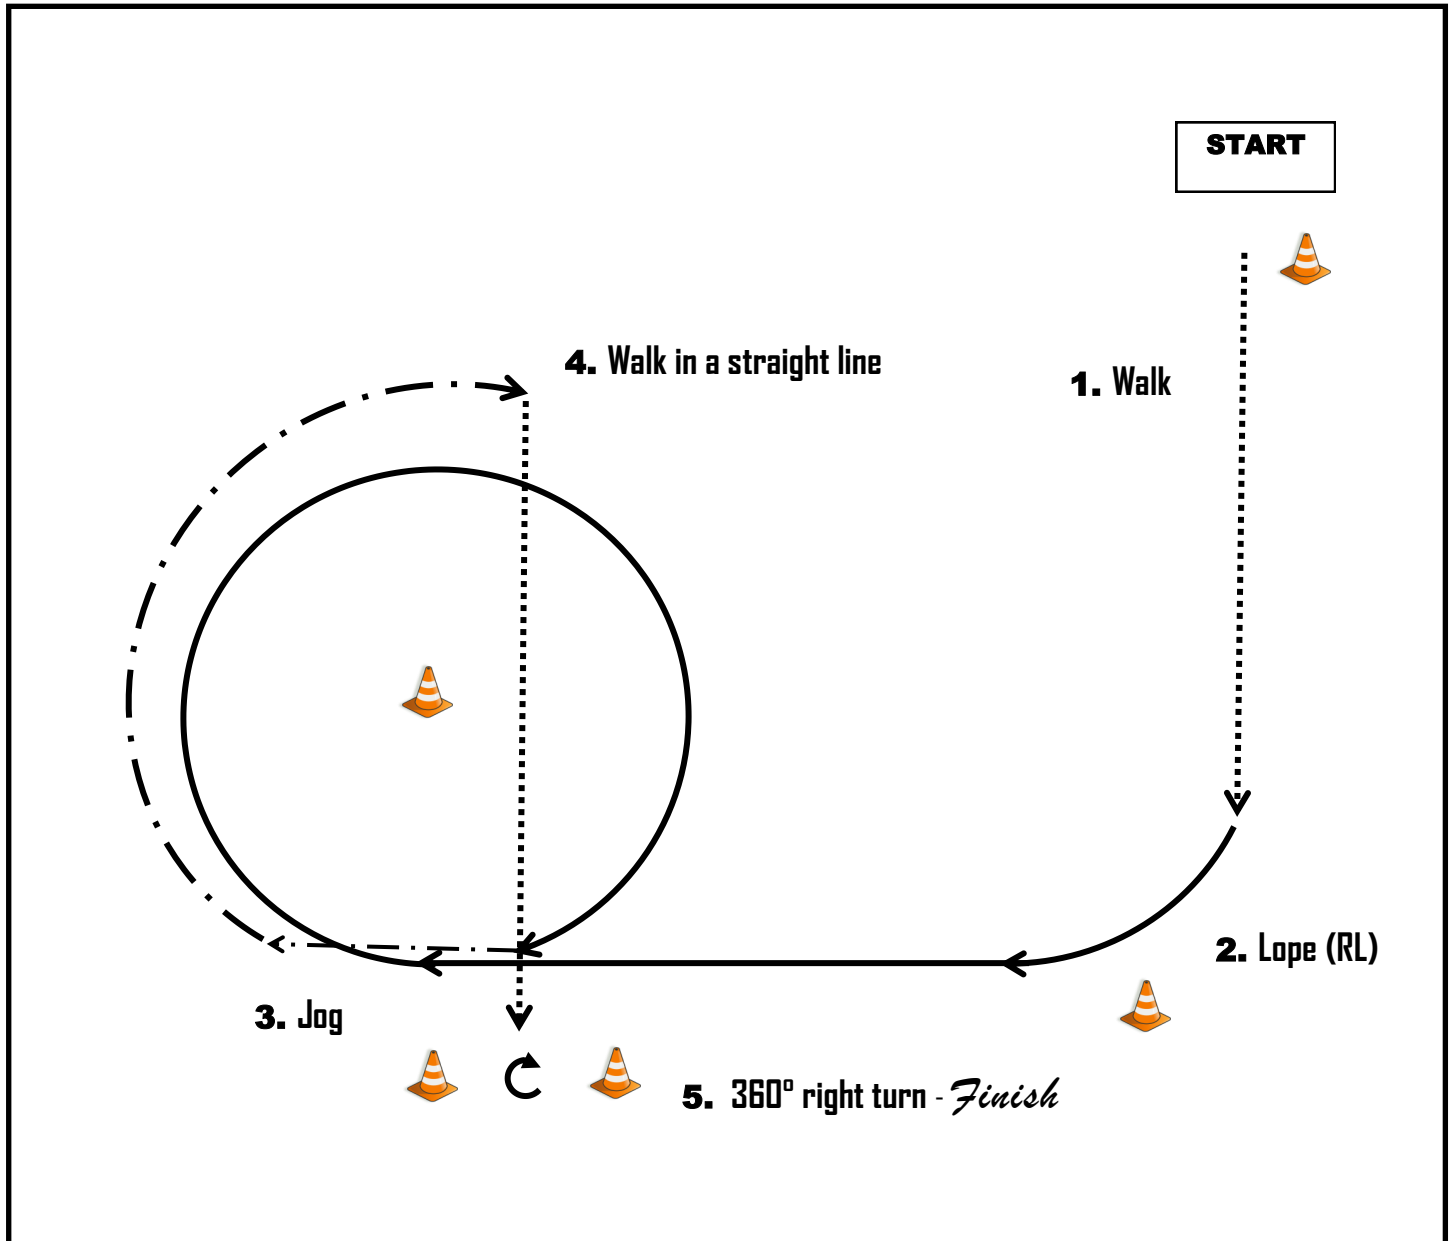

PERTH REGIONAL APPALOOSA SPRING A SHOW

Show date: Sunday 15 September 2019   **VENUE:** State Equestrian Centre Brigadoon WA
HORSEMANSHIP Novice Youth / Novice Amateur / Junior Youth

Judge: Justine VALLETTE-MORLET

*Patterns designed
and provided by
judge*

NOTE: The draw description of this pattern is only intended for the general depiction of the pattern. Contestants should utilise the arena space to best exhibit their horses.

Justine V-Morlet