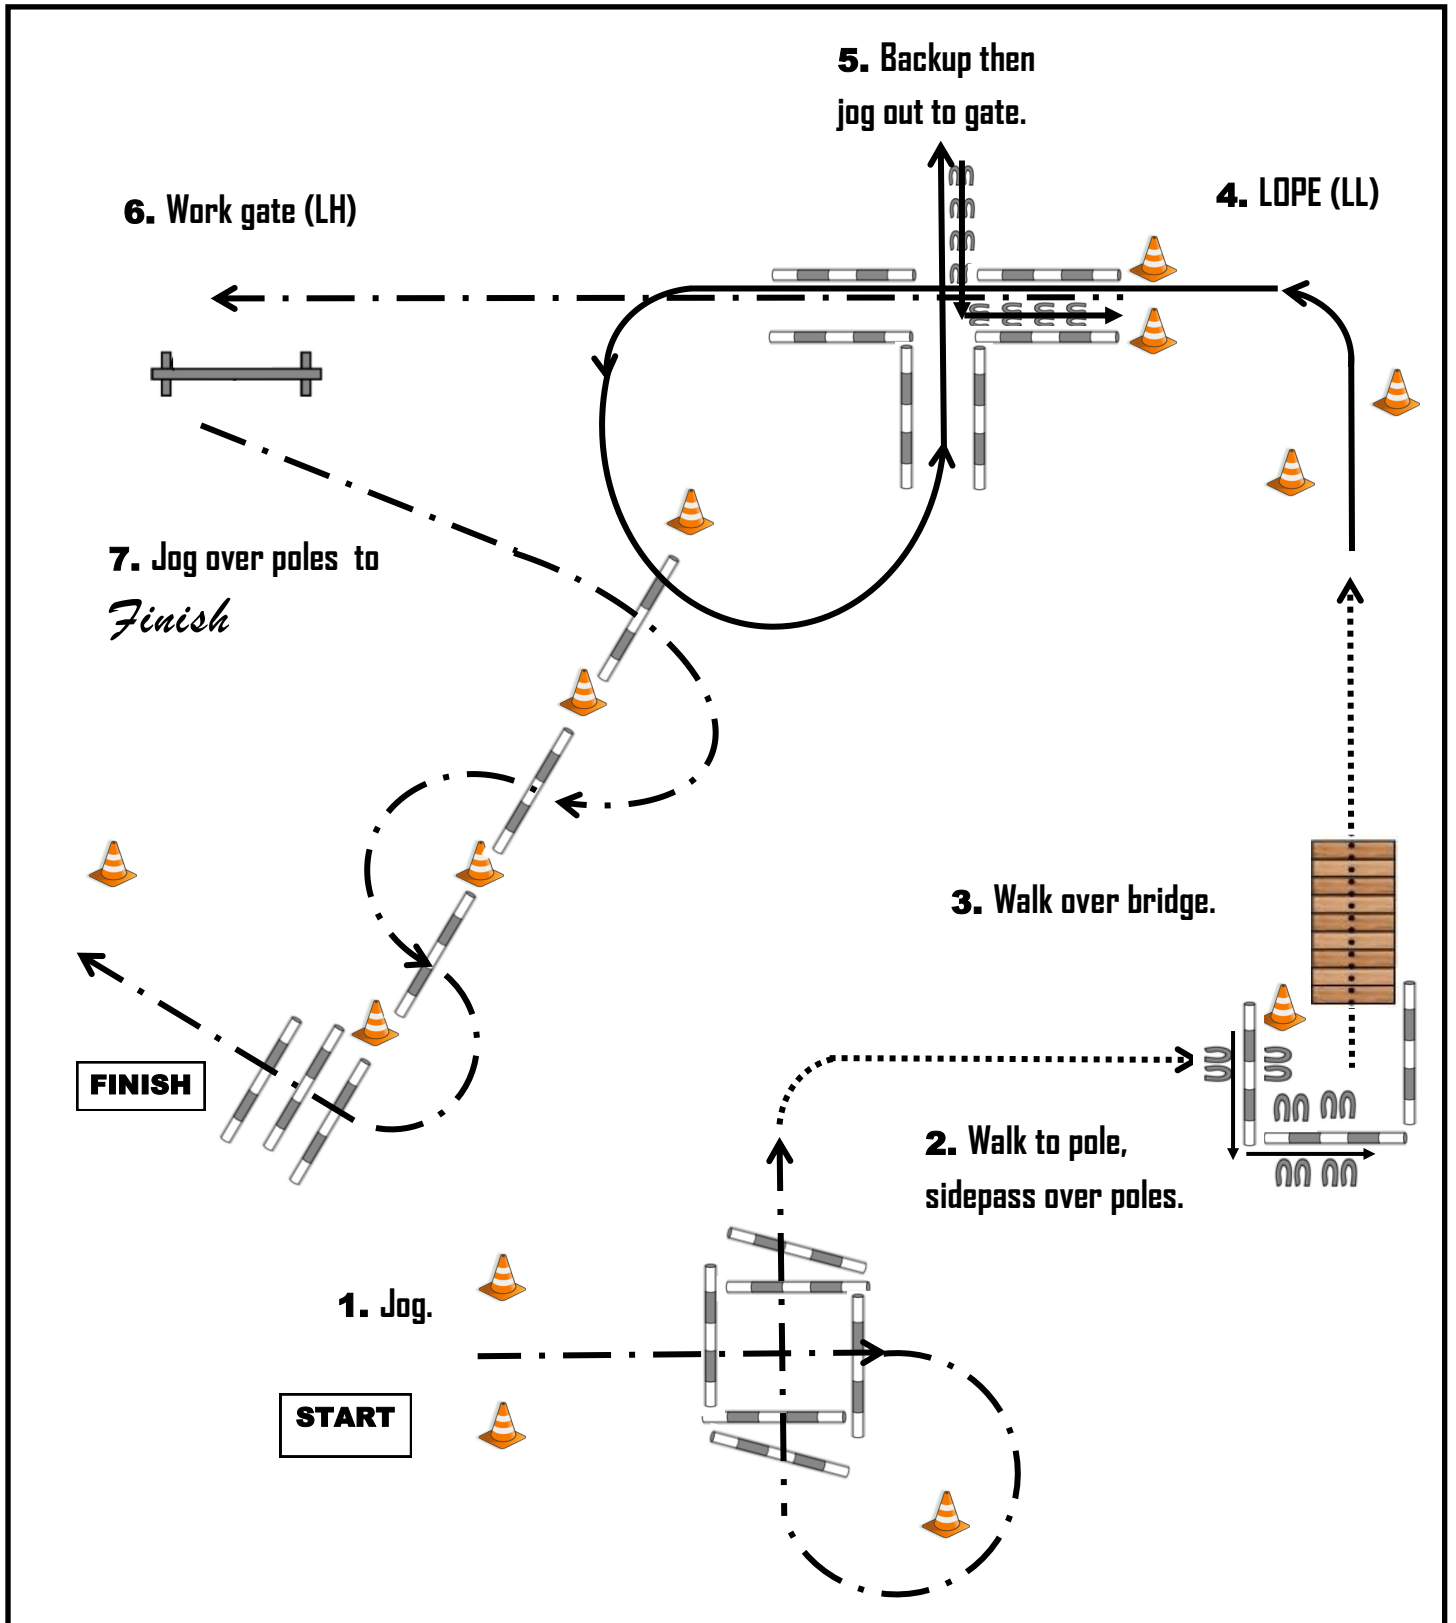

XXXX	LEAD CHANGE		MARKER		LOG	WALK
	SIDE PASS		GATE		PIVOT	---	JOG/Trot
	JUDGE		BRIDGE		BACK UP	---	EXTEND JOG
						---	LOPE/Canter
						---	EXTEND LOPE

Patterns designed and provided by judge

NOTE: The draw description of this pattern is only intended for the general depiction of the pattern. Contestants should utilise the arena space to best exhibit their horses.

XXXX	LEAD CHANGE		MARKER		LOG		WALK
	SIDE PASS		GATE		PIVOT		JOG/Trot
	JUDGE		BRIDGE		BACK UP		EXTEND JOG
							LOPE/Canter
							EXTEND LOPE

Patterns designed and provided by judge Justine V-Morlet

NOTE: The draw description of this pattern is only intended for the general depiction of the pattern. Contestants should utilise the arena space to best exhibit their horses.