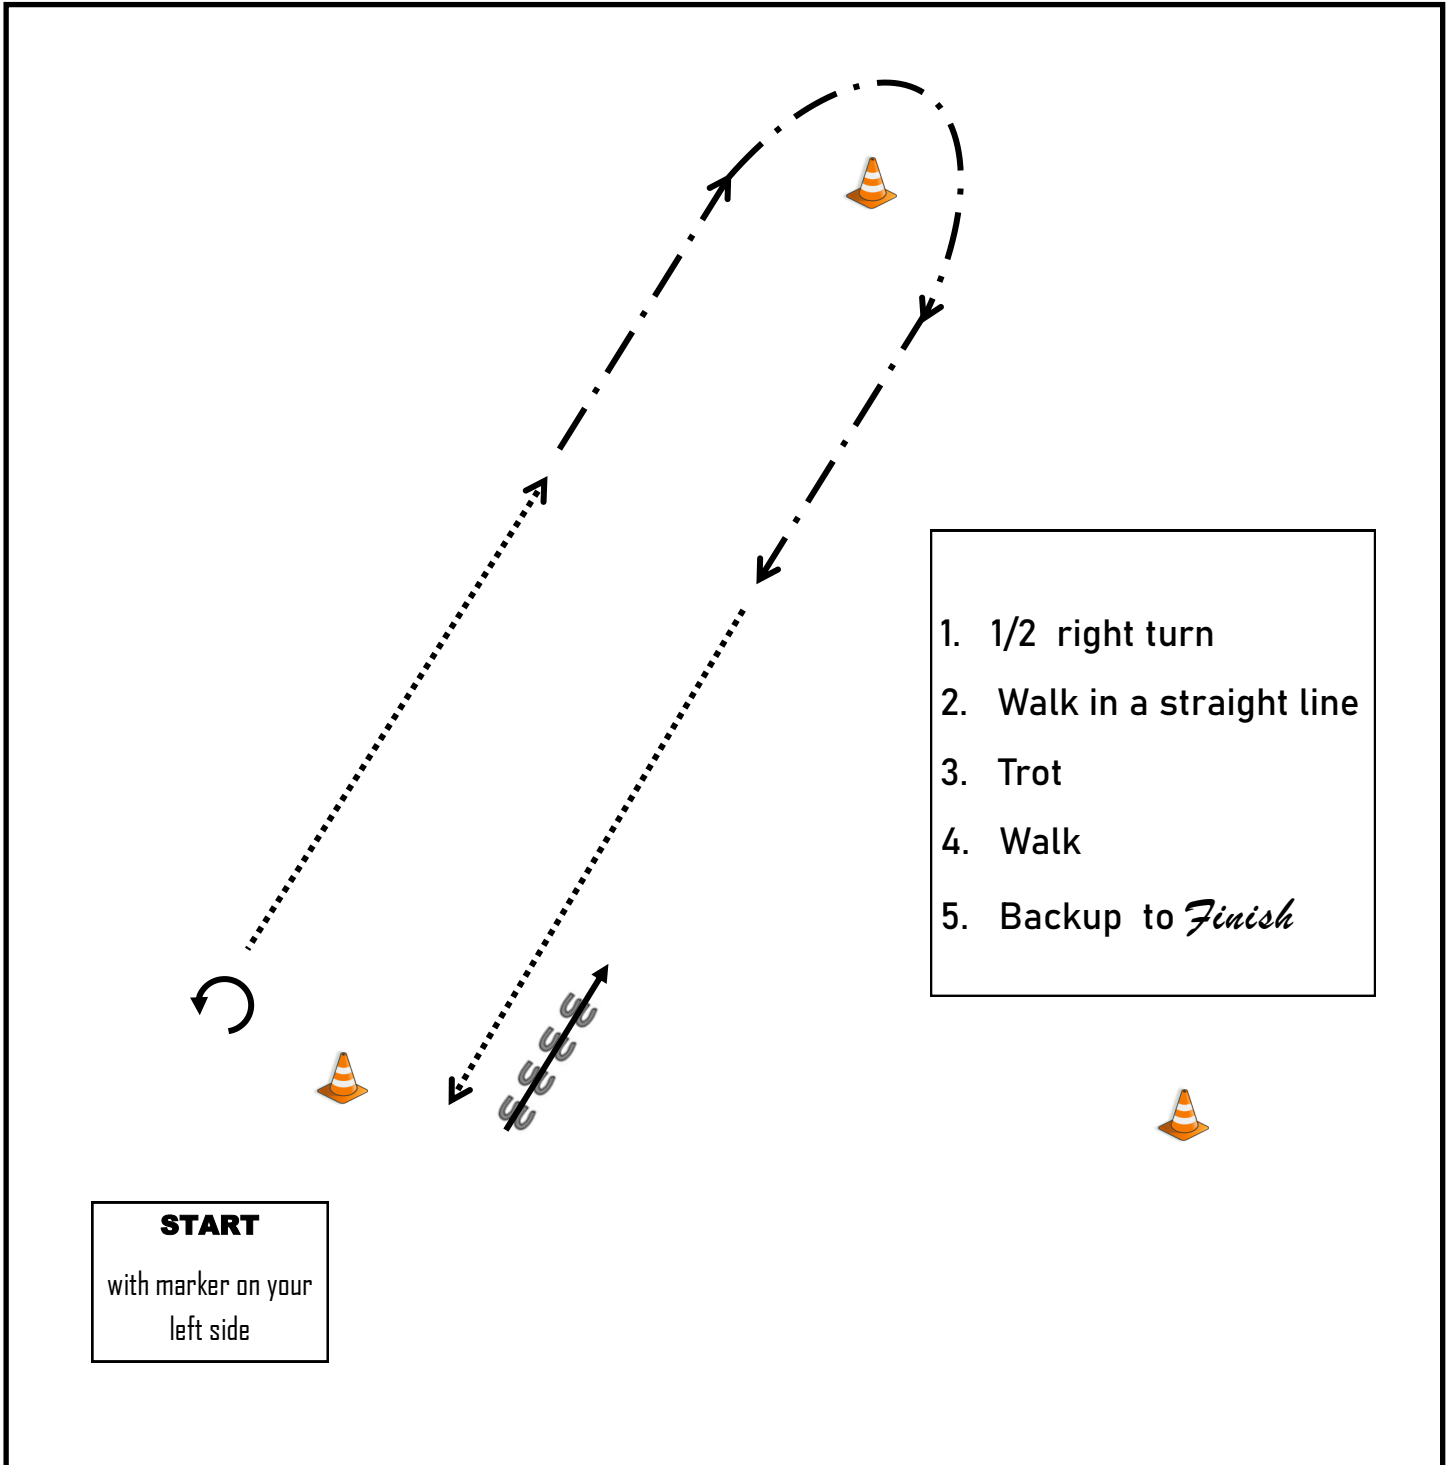

PERTH REGIONAL APPALOOSA SPRING A SHOW

Show date: Saturday 14 September 2019

VENUE: State Equestrian Centre Brigadoon W.A.

HUNT SEAT EQUITATION RWD Walk and Jog

Judge: Justine VALLETTE-MORLET

*Patterns designed
and provided by
judge*

NOTE: The draw description of this pattern is only intended for the general depiction of the pattern. Contestants should utilise the arena space to best exhibit their horses.

Justine V-Morlet