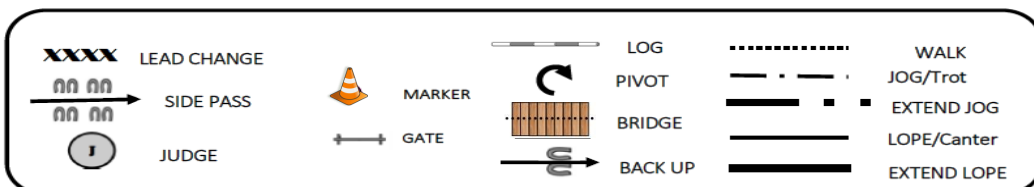

Justine V-Morlet

PERTH REGIONAL APPALOOSA SPRING A SHOW

Show date: Saturday 14 September 2019 **VENUE:** State Equestrian Centre Brigadoon W.A.

SHOWMANSHIP Amateur (All breeds) and Masters

Judge: Justine VALLETTE-MORLET