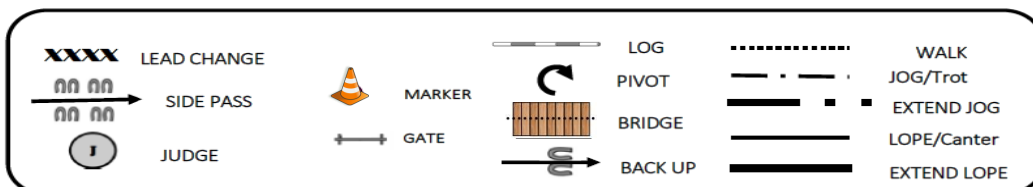

Justine V-Morlet

PERTH REGIONAL APPALOOSA SPRING A SHOW

Show date: Saturday 14 September 2019 **VENUE:** State Equestrian Centre Brigadoon W.A.

SHOWMANSHIP Junior Youth / Senior Youth

Judge: Justine VALLETTE-MORLET