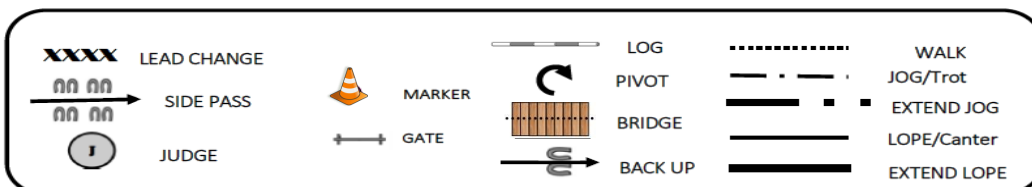

PERTH REGIONAL APPALOOSA SPRING A SHOW

Show date: Saturday 14 September 2019

VENUE: State Equestrian Centre Brigadoon W.A.

HUNT SEAT EQUITATION RWD Walk and Jog

Judge: Justine VALLETTE-MORLET

*Patterns designed
and provided by
judge*

NOTE: The draw description of this pattern is only intended for the general depiction of the pattern. Contestants should utilise the arena space to best exhibit their horses.

Justine V-Morlet